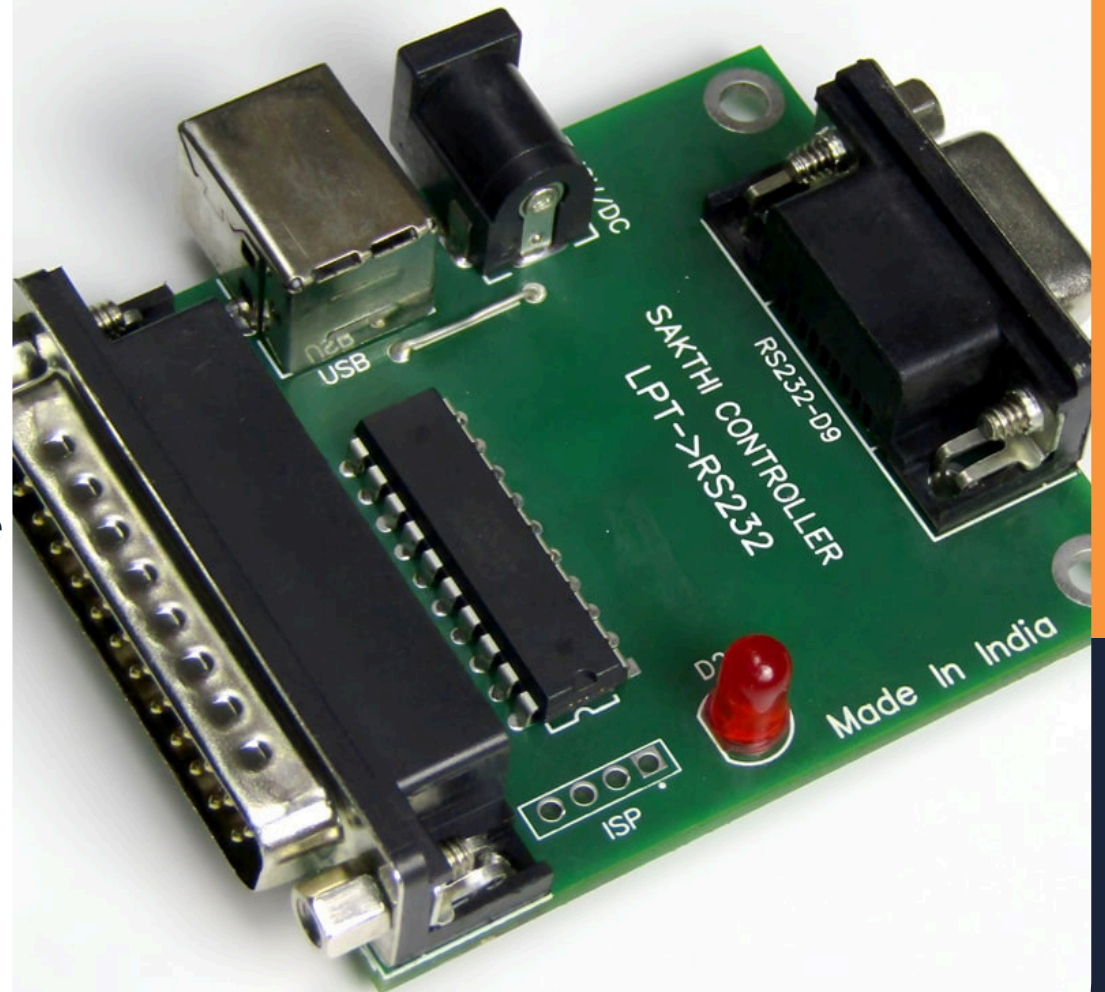

LPT to Serial/USB

KEY FEATURES

- **Efficient Data Transfer:** Easily convert and store machine data as text files from your PC, acting as a virtual printer.
- **Dual Connectivity Options:** Choose between fast USB or RS232 for data transfer.
- **Compact and User-Friendly:** Small, easy-to-use design suitable for various setup.
- **Universal Compatibility:** Works seamlessly with Windows, Linux, macOS, iOS, and Android.