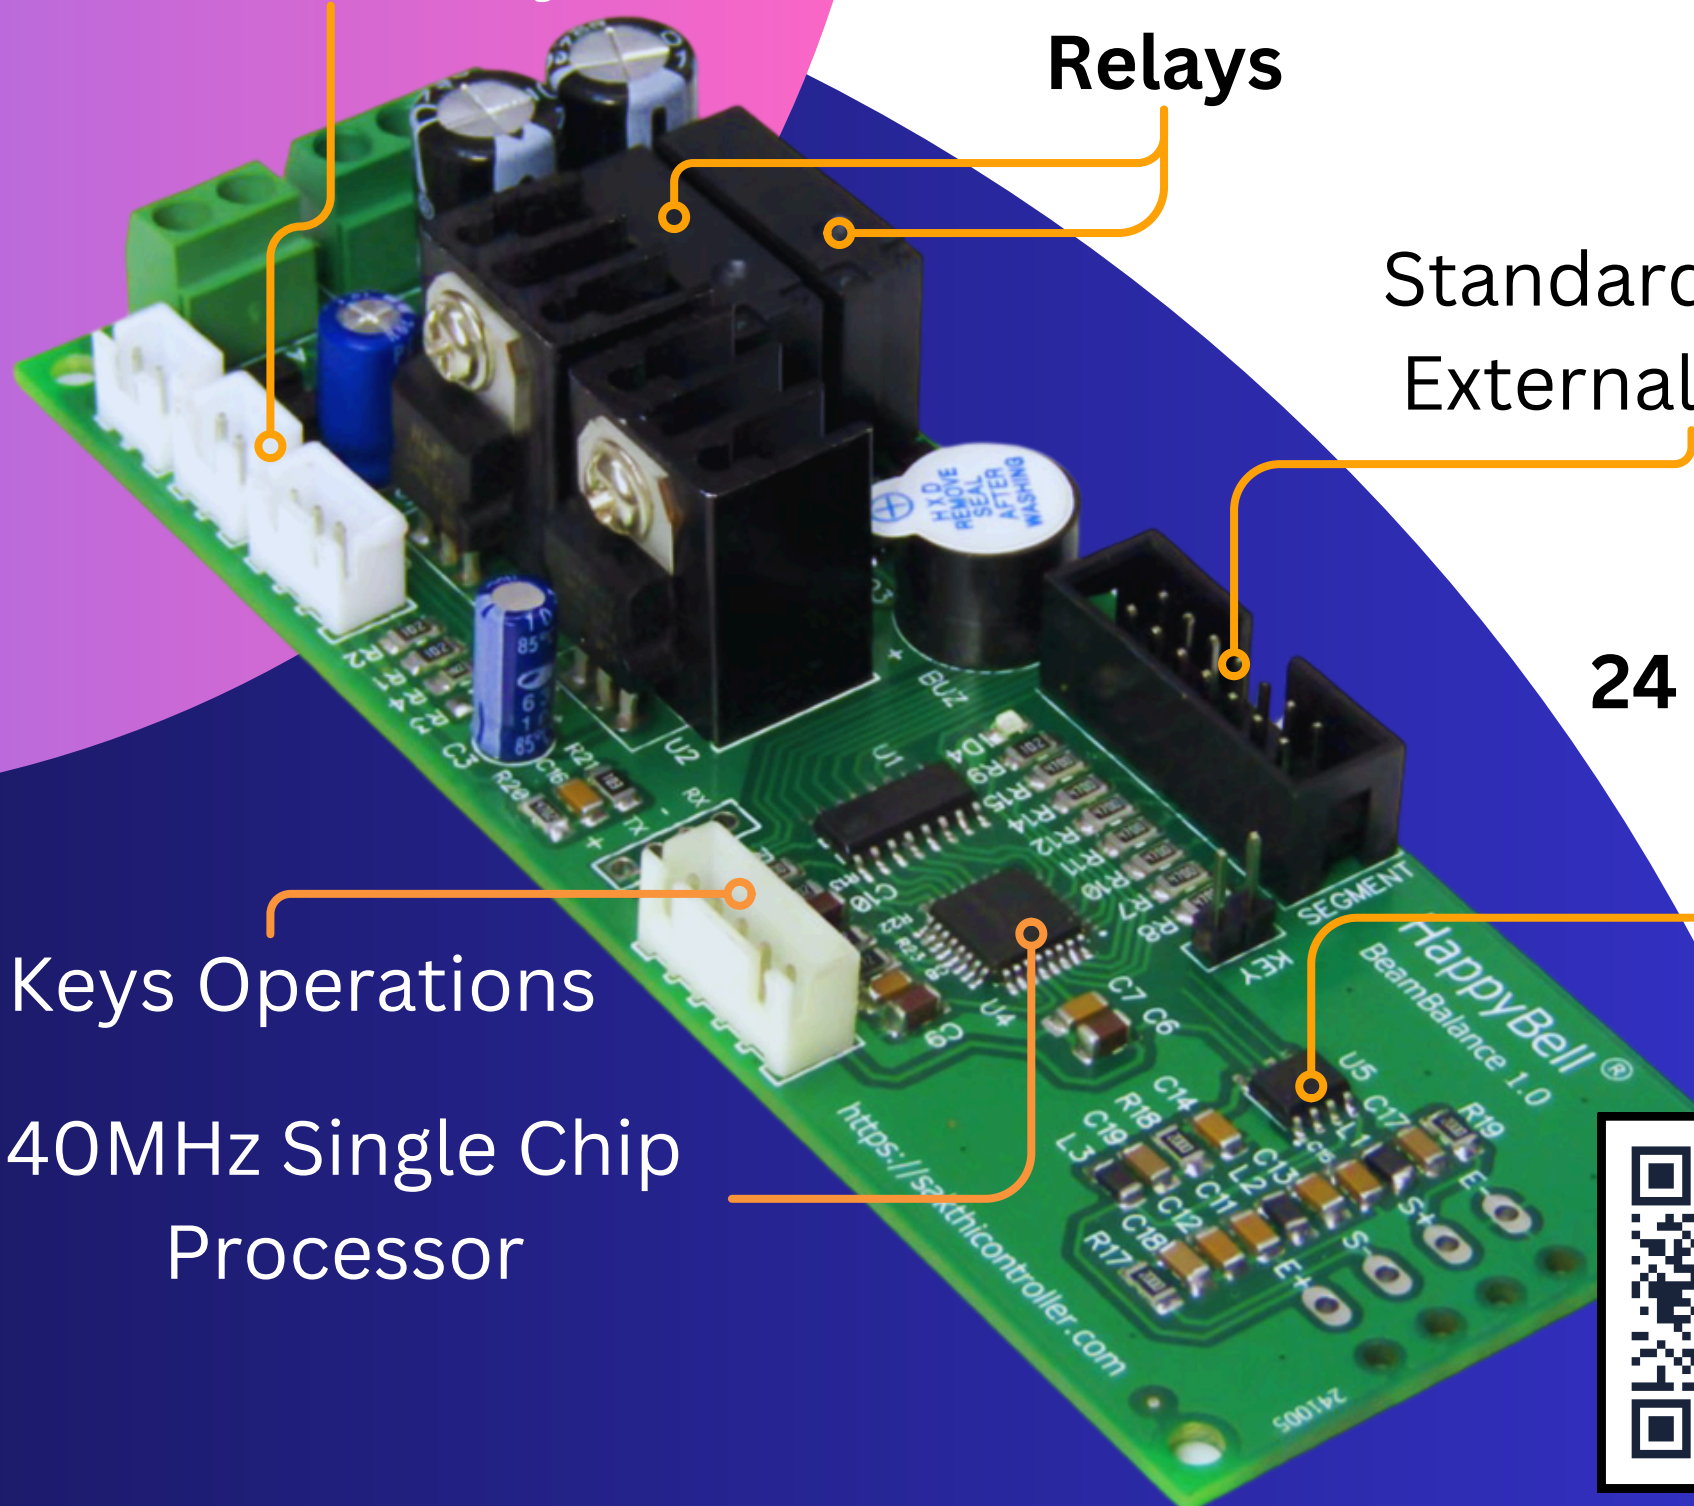

Li-ion Battery

Coarse Fine  
Relays

Standard FRC for  
External Display

24 bit ADC

4 Keys Operations

40MHz Single Chip  
Processor

# BeamBalance

FOR PACKAGING AUTOMATION

## KEY FEATURES

- **Ultra-Compact Design:** The smallest scale board ever, perfect for portable and space-limited uses..
- **Precise Weight Measurement:** High-resolution technology ensures accurate readings.
- **Custom Android App:** Simple app for easy setup, calibration, and weight measurement.
- **On-the-Go Use:** Ideal for service personnel to check machine functionality quickly.