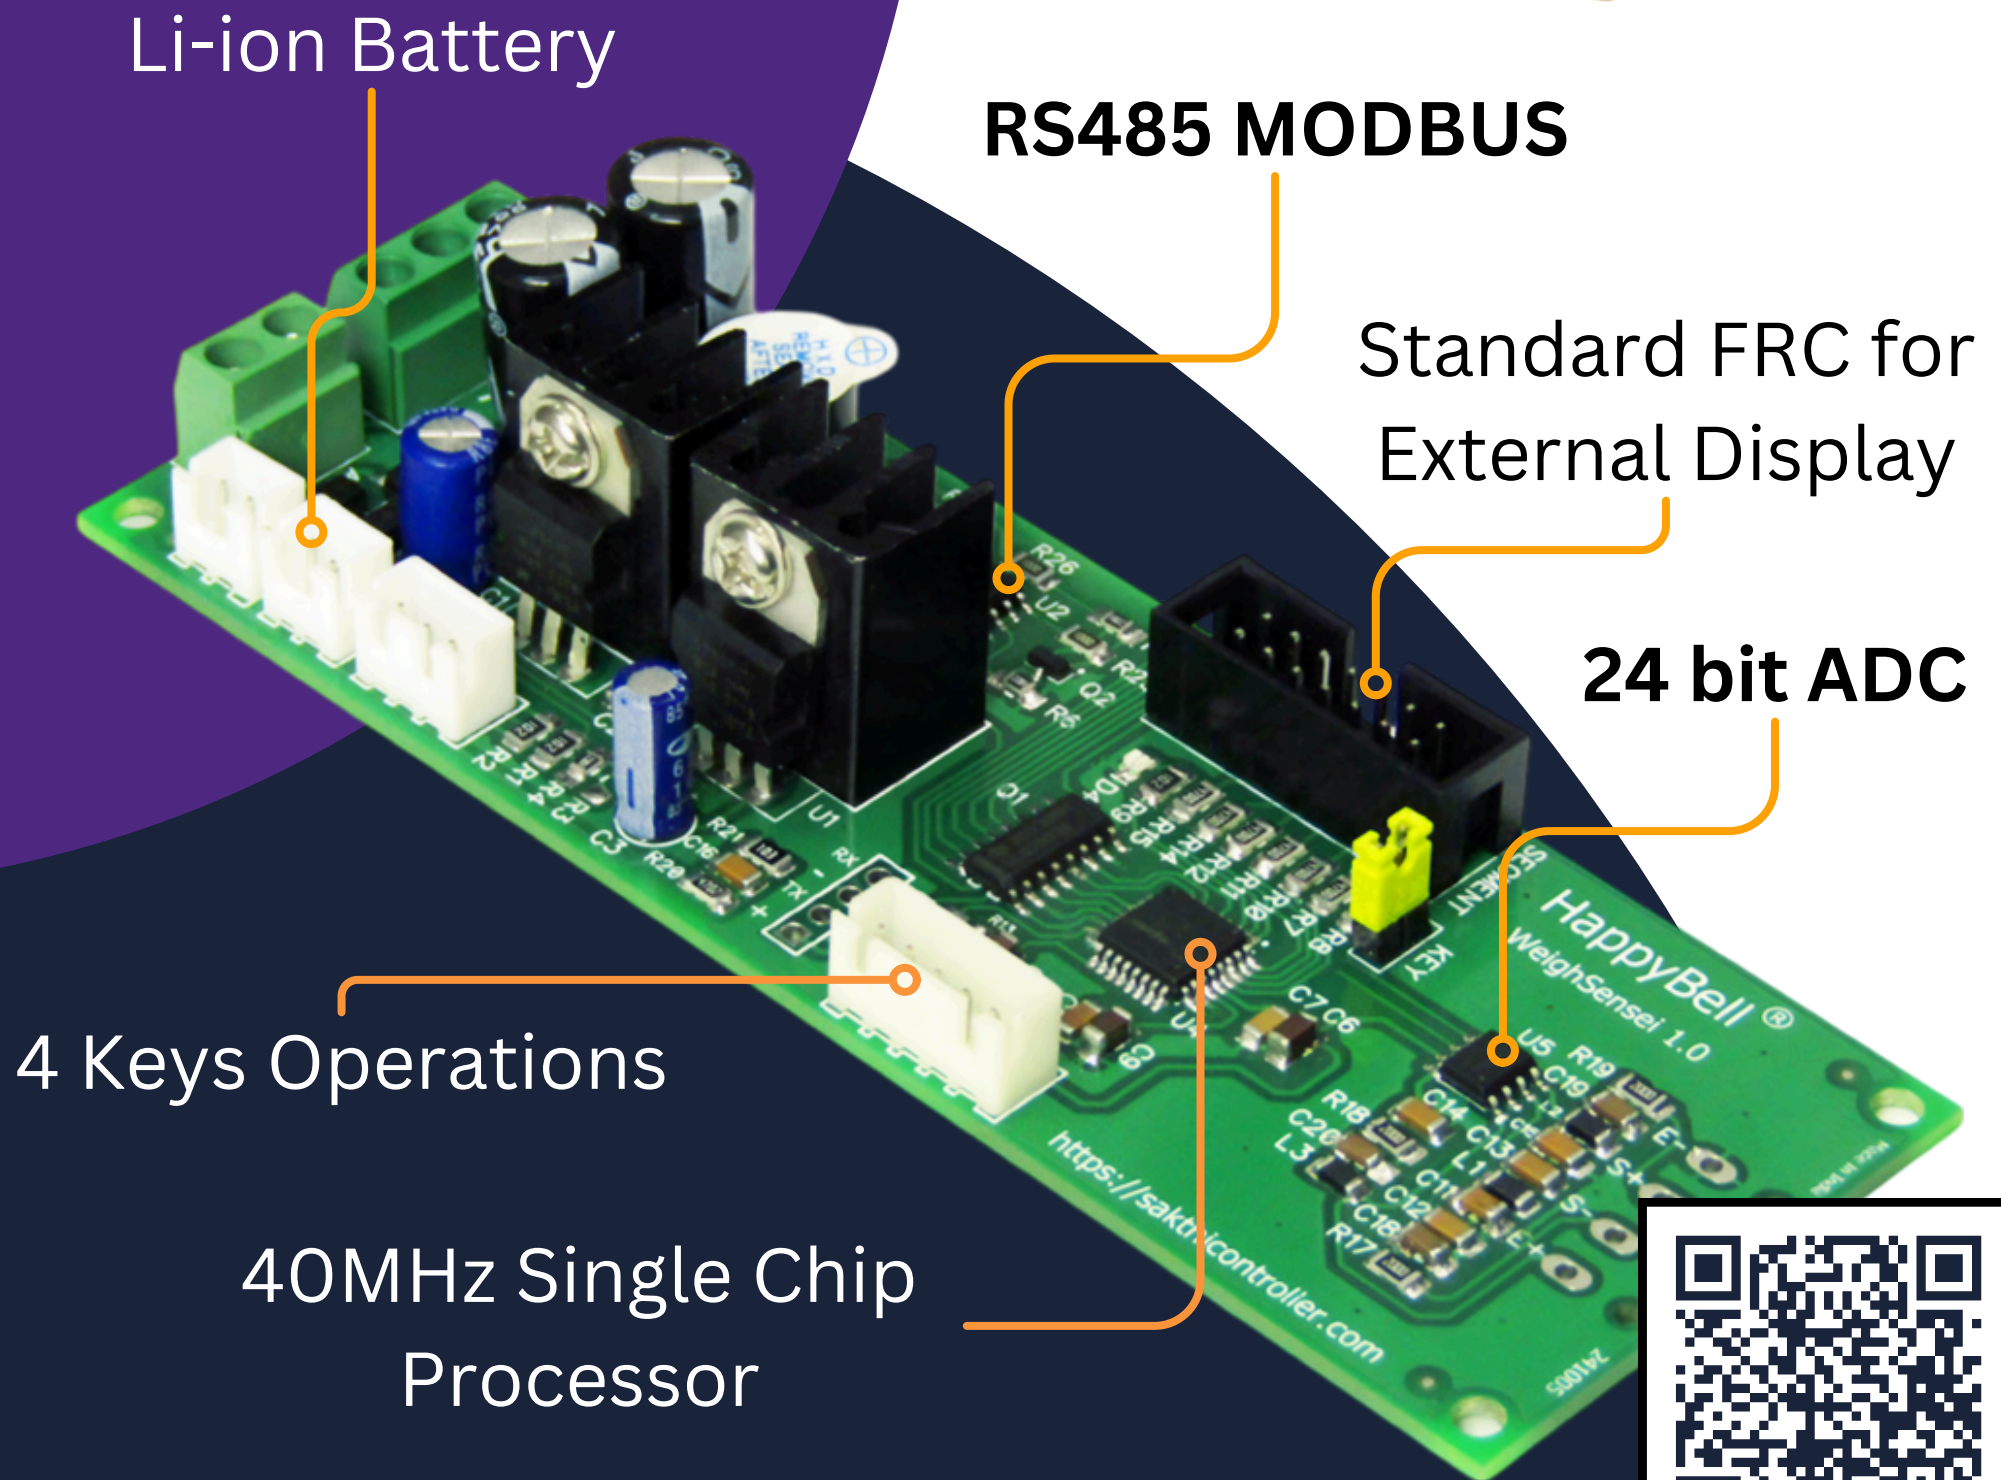

Li-ion Battery

Coarse Fine  
Relays

Standard FRC for  
External Display

24 bit ADC

4 Keys Operations

40MHz Single Chip  
Processor

# BeamBalance

FOR PACKAGING AUTOMATION